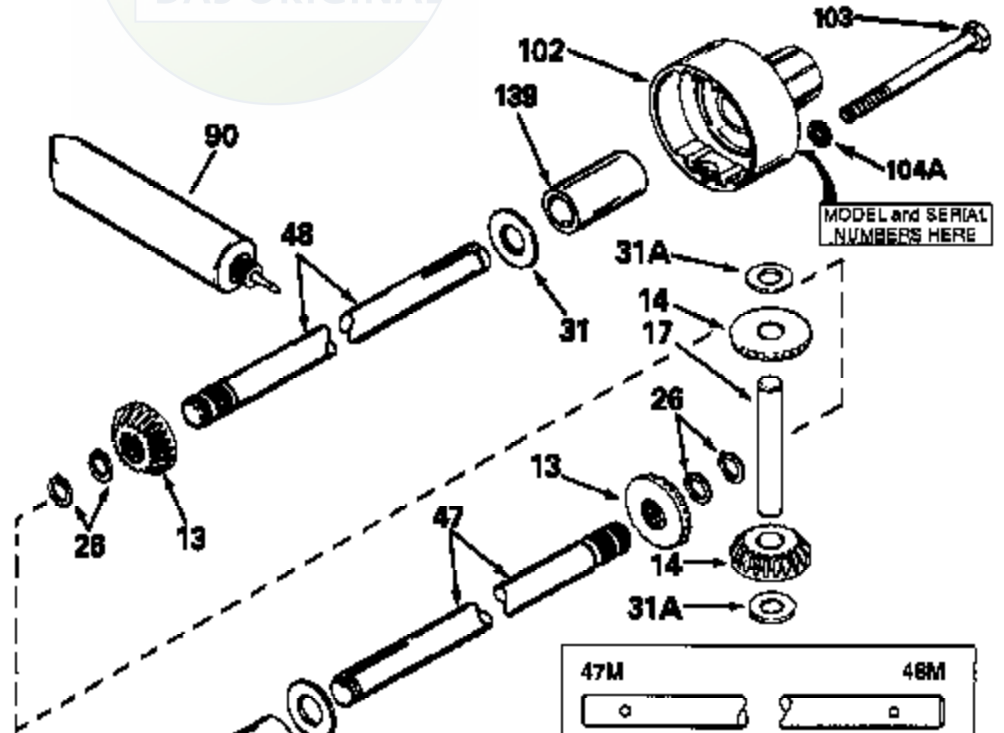

# JOIST

SICHER IST DAS:  
DAS ORIGINAL

47	48
47A	48A
47B	48B
47C	48C
47D	48D
47E	48E
47H	48H
47L	48L

47M	48M
47P	48P
47R	48R
47V	48V
47W	48W
47X	48X

MODEL and SERIAL  
NUMBERS HERE

MODEL and SERIAL  
NUMBERS HERE

Ref #	Part Number	Qty	Description
13	778067		Gear, Bevel (16 teeth)
14	778068		Gear, Pinion (16 teeth)
17	786040		Pin, Drive
26	792018		Ring, Retaining
31	780001		Washer (3/4" ID x 1-1/2" OD x 1/16" t hick)
31A	780096		Washer, Thrust
47			Axle (Order from OEM)
48			Axle (Order from OEM)
82	786043		Sprocket. No Teeth 54. O.D. 8.823
82	786051		Sprocket. No Teeth 60. O.D. 9.841
82	786070		Sprocket. No Teeth 48. O.D. 7.920
82	786041A		Sprocket. No Teeth 45. O.D. 7.389
82	786042	100-186	Sprocket. No Teeth 40. O.D. 6.650
90	788067B	Peerless	Grease (32 oz. bottle Bentonite greas e)
101	774344		Differential Carrier Hsg (Incl. 137)
102	774345		Differential Carrier Hsg (Incl. 139)
103	792041		Screw, 5/16-18 x 3-3/4"
104	792042		Nut, Lock, 5/16-18 (Use as required)
104A	792061		Washer, Flat, 5/16"
137	780077		Bushing (3/4" ID x 1-1/16" OD x 2-1/1 6" long)
139	780077		Bushing (3/4 ID x 1-1/16" OD x 2-1/16 " long)